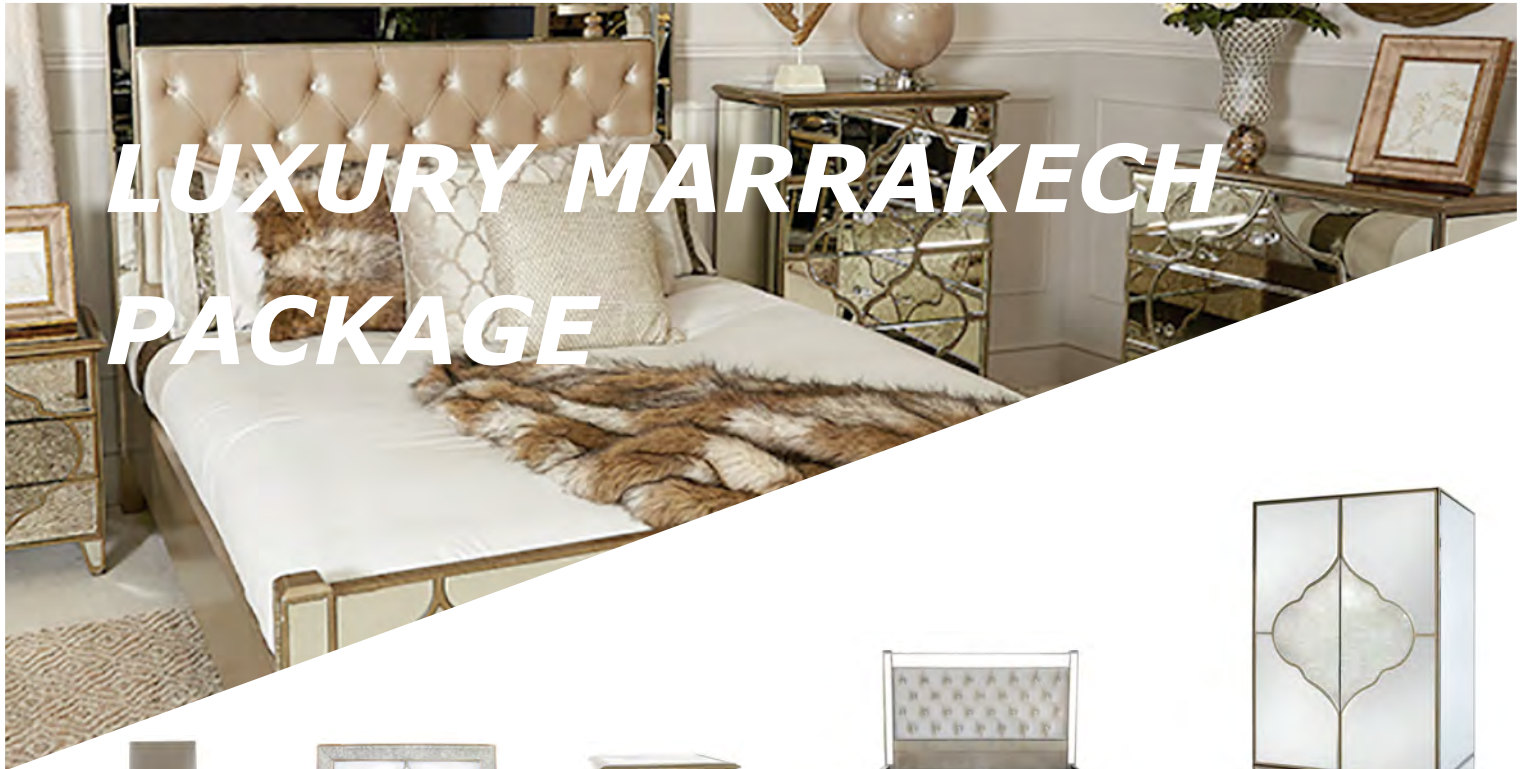

# LUXURY MARRAKECH PACKAGE

**BEDSIDE LAMP**  
H59 x W20 x D20cm

**BEDROOM MIRROR**  
H100 x W100 x D1.6cm

**BEDSIDE TABLE**  
H65 x W40 x D51cm

**MARRAKECH KING SIZE BED**  
L215 x W188 x H135cm

**WARDROBE**  
H190 x W94.5 x D60cm

**LAUREN TWO SEATER SOFA**  
H84 x W244x D96cm

**COFFEE TABLE**  
H45 x W120x D70cm

**LAUREN TWO SEATER SOFA**  
H84 x W244x D96cm

**WALL SCONCE**  
H130 x W65x D19cm

**FLOOR LAMP**  
H100 x W30 x D30cm

**MIRROR**  
H60 x W150 x D2cm

package includes:

- 2 x 2 seat sofa
- 1 x coffee table
- 1 x TV unit
- 1 x floor lamp
- 1 x mirror
- 1 x wall sconce
- 1 x dining table

- 4 x dining chairs
- 1 x bedframe
- 1 x mattress
- 1 x wardrobe
- 2 x bedside table
- 2 x bedside lamp
- 1 x mirror